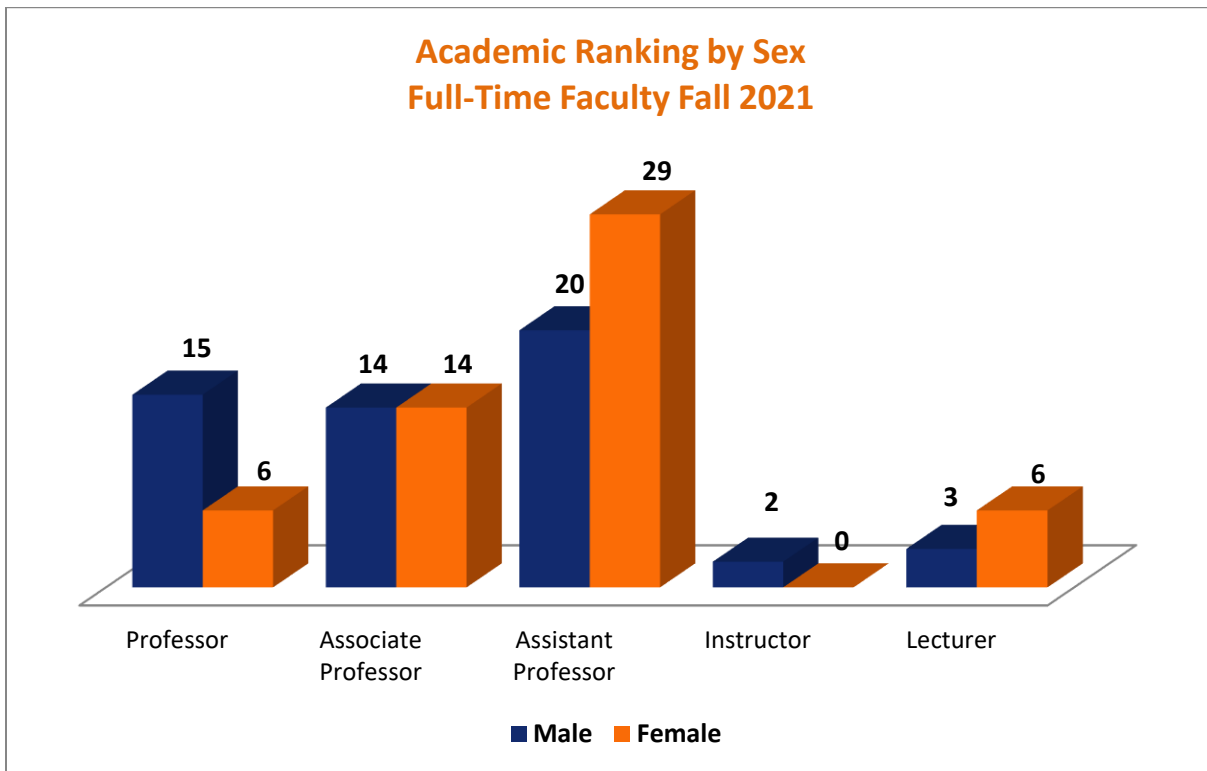

Academic Ranking by Sex Full-Time Faculty Fall 2021

Race and Ethnicity Full-Time Faculty 2017-2021

Race/Ethnicity	2017-18		2018-19		2019-20		2020-21		2021-22	
	#	%	#	%	#	%	#	%	#	%
Nonresident alien	0	0.0%	0	0.0%	5	4.8%	8	7.5%	6	5.5%
Hispanic/Latino	3	3.0%	2	2.0%	1	1.0%	1	0.9%	2	1.8%
American Indian or Alaska Native	7	7.0%	7	6.9%	7	6.7%	6	5.6%	6	5.5%
Asian	4	4.0%	2	2.0%	1	1.0%	2	1.9%	2	1.8%
Black or African American	43	43.0%	45	44.6%	54	51.4%	54	50.5%	54	49.5%
White	32	32.0%	31	30.7%	29	27.6%	24	22.4%	25	22.9%
Two or more races	2	2.0%	2	2.0%	3	2.9%	5	4.7%	5	4.6%
Race and ethnicity unknown	9	9%	12	11.9%	5	4.8%	7	6.5%	9	8.3%
Total	100	100%	101	100%	105	100%	107	100%	109	100%