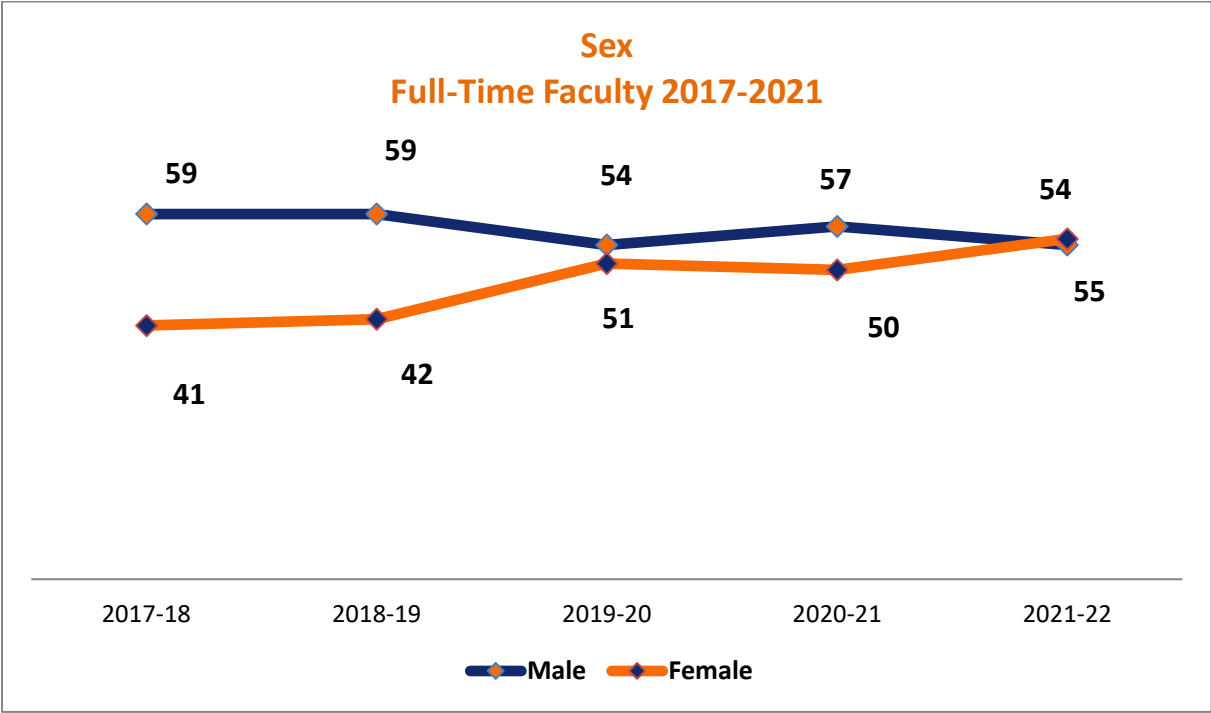

Sex
Full-Time Faculty 2017-2021