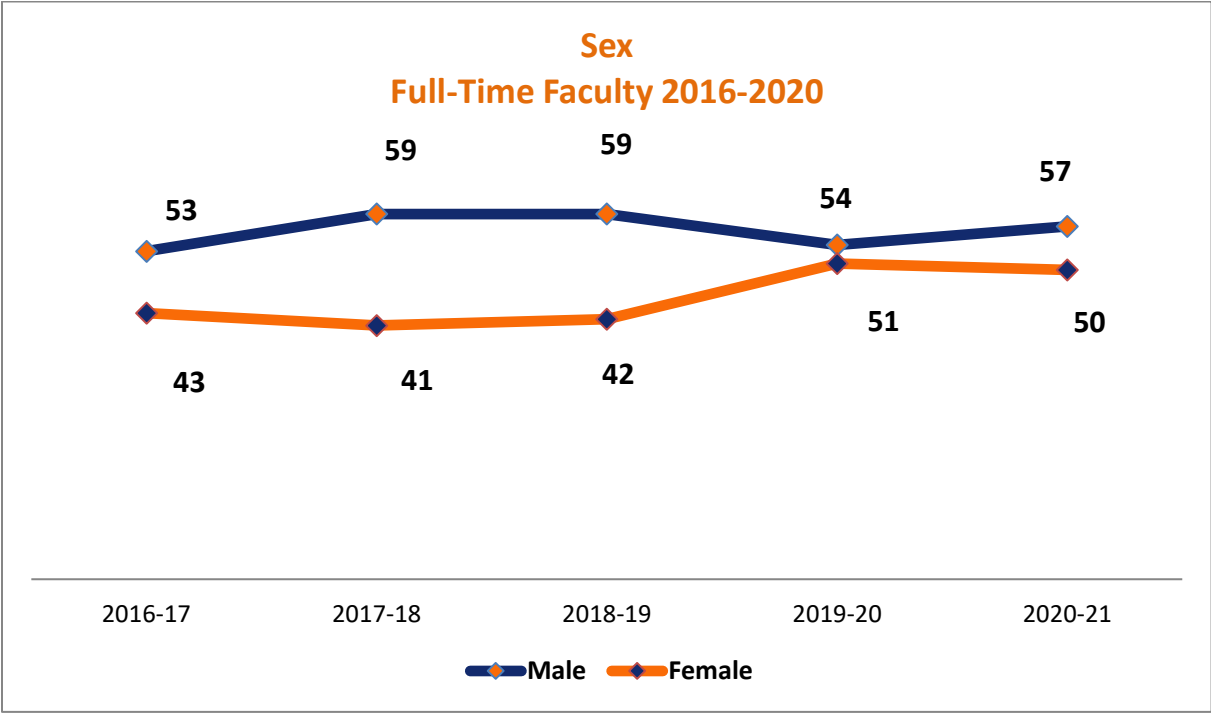

Sex
Full-Time Faculty 2016-2020